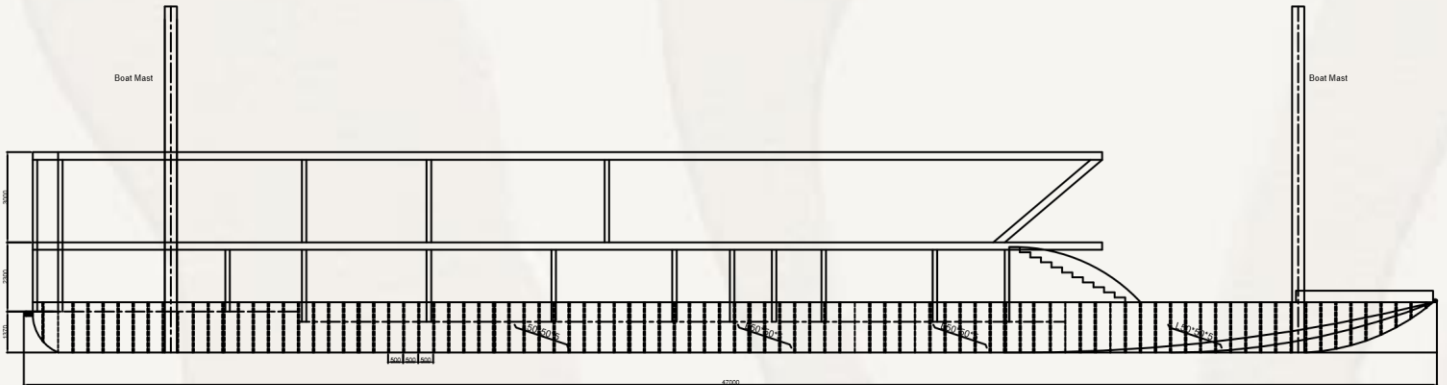

## TALES *of the* NILE

SECTION AT SIDE

**MAIN DIMENSIONS**

L.O.A 47.00 mt.  
 B mid. 7.00 mt.  
 D mid. 1.97 mt.

PROJECT:	MAZAJ	DRAWN:	1	DRAWING NO:	
CHECK:		REV:	0		
DRAWING:	General Arrangement	DATE:		SCALE:	1:50