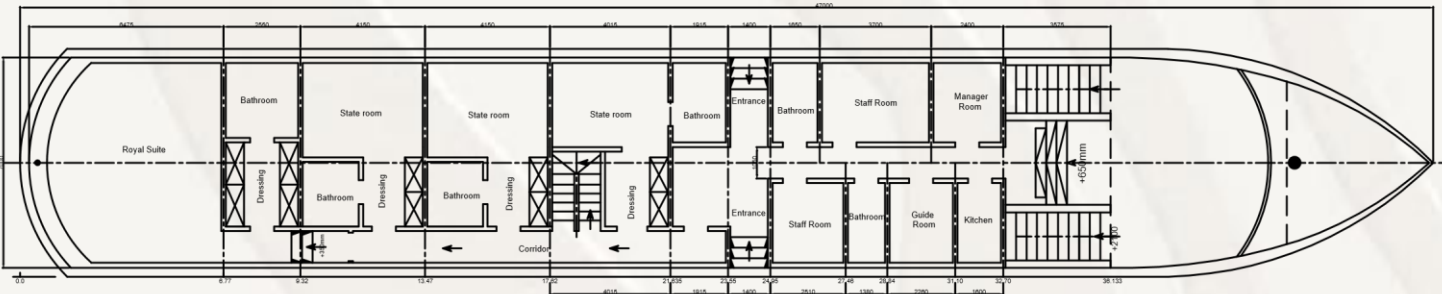

Safety Deposit box

Hair Dryer

Private bathroom with shower cabinet

Branded luxurious toiletries

High quality bathrobe

Mini bar

**Luxury Cabin:** 4 units 270 sq. ft.(25 SQM)

2 adults.

## TALES *of the* NILE

SECTION AT SIDE

**MAIN DIMENSIONS**

L.O.A 47.00 mt.  
 B mid. 7.00 mt.  
 D mid. 1.97 mt.

PROJECT:	MAZAJ	DRAWN:	1	DRAWING NO:	
CHECK:		REV:	0		
DRAWING:	General Arrangement	DATE:		SCALE:	1:50