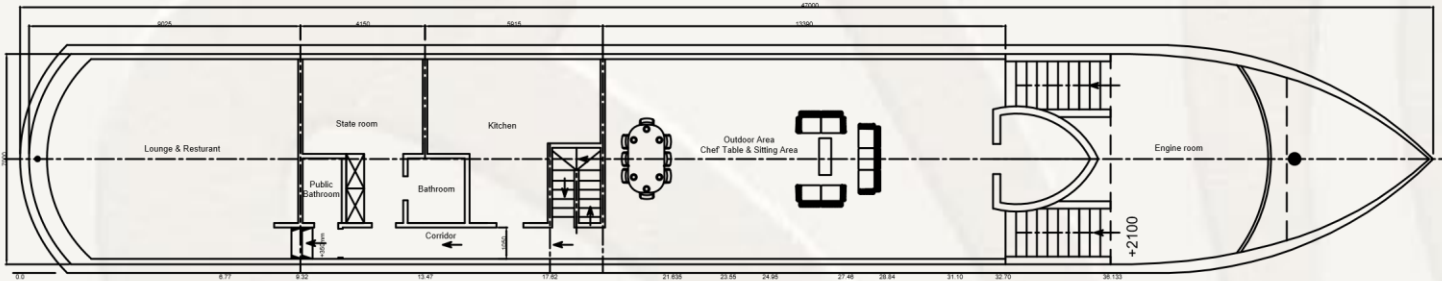

Safety Deposit box

Hair Dryer

Private bathroom with shower cabinet

Branded luxurious toiletries

High quality bathrobe

Mini bar

**Luxury Cabin:** 4 units 270 sq. ft.(25 SQM)

2 adults.

## TALES *of the* NILE

SECTION AT SIDE

**MAIN DIMENSIONS**

L.O.A 47.00 mt.  
 B mid. 7.00 mt.  
 D mid. 1.97 mt.

PROJECT:	MAZAJ	DRAWN:	1	DRAWING NO:	
CHECK:		REV:	0		
DRAWING:	General Arrangement	DATE:		SCALE:	1:50