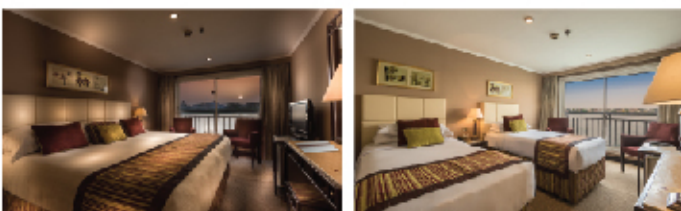

## GUEST CABINS

The Crown Jewel is a 5 star deluxe cruiser that features 76 double cabins and 4 single cabins.

The main & upper deck cabins have large panoramic sliding windows.

## Cabin Features

- Fully Air conditioned cabins (individually controlled)
- Marine satellite
- TV in all cabins
- Cabins are equipped with private W/C, bathtub and hair dryer
- In cabin safety box
- Mini bar\*

## Cabin Sizes

- Cabins are 19 m<sup>2</sup>

### Cruise Infomation

- 24 hours reception
- Free limited Wi-Fi
- Laundry service\*
- Fitness equipment on deck
- Massage\*
- Large sun deck with swimming pool and pool bar
- Gift shop\*
- Beauty salon (available upon request)\*
- Doctor on call\*
- Local & International dial up access\*
- Major credit cards accepted