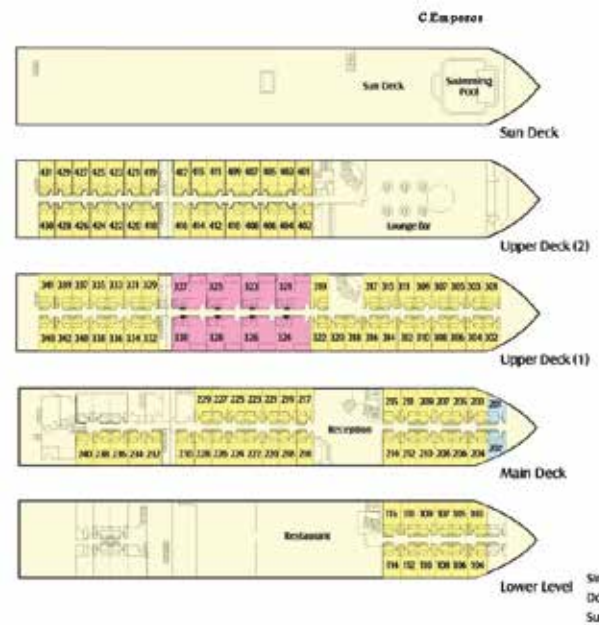

IBEROTEL
CROWN EMPEROR

GUEST CABINS

The Crown Emperor is a 5 star deluxe cruiser that features 108 double cabins, 2 singles and 8 suites.

Cabins have large panoramic windows, Suites have balconies.

CABIN FEATURES

- Fully air conditioned cabins (individually controlled)
- Marine satellite
- TV in all cabins
- Cabins and suites are equipped with private W/C, bathtub and hair dryer
- In cabin safety box
- Mini bar*

CABIN SIZES

- Cabins are 19 m²
- Suites are 38 m²

CRUISE INFORMATION

- 24 hours reception
- Free limited Wi-Fi
- Laundry service*
- Large sun deck with swimming pool and pool bar
- Massage*
- Fitness equipment on deck
- Gift shop*
- Beauty salon (available upon request)*
- Doctor on board*
- Local and international dial up access*
- Major credit cards accepted

DINNING

- Main Restaurant
- Lounge Bar
- Sun Deck Bar

TECHNICAL DATA

Electric current 220 volts 50 cycles

Services marked with (*) are against extra charge.